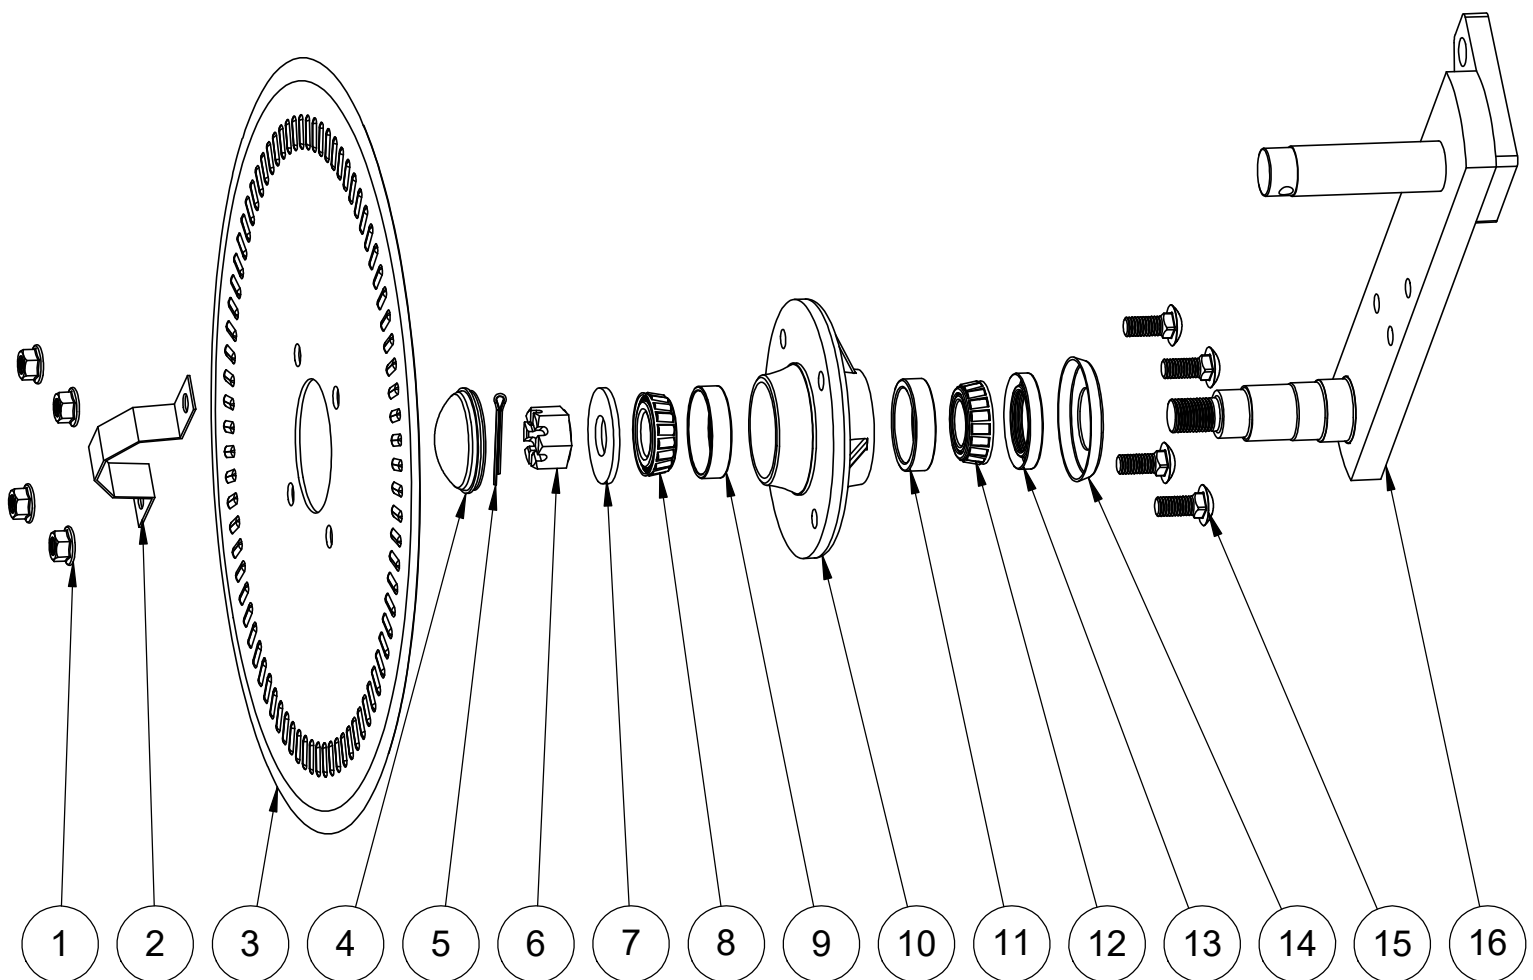

OWNER AND PARTS MANUAL

HEAVY DUTY Fertilizer Applicator

ITEM NO.	DESCRIPTION	PART NO.	QTY.
1	1/2" FLANGED HEAD WHIZ NUT	11-WZN-12	4
2	DUST CAP KEEPER	GC5005	1
3	20" COULTER BLADE	03-F2074-DP	1
4	DUST CAP	G909970	1
5	COTTER PIN	G905936	1
6	SPINDLE NUT	G912954	1
7	WASHER	G913611	1
8	INNER/OUTER CONE-(LM67048)	G910259	1
9	INNER/OUTER CUP-(LM67010)	G910257	1
10	1,200# COULTER HUB	G120-	1
11	INNER/OUTER CUP-(LM67010)	G910257	1
12	INNER/OUTER CONE-(LM67048)	G910259	1
13	COULTER SEAL	GC3045	1
14	SEAL PROTECTOR	GC3050	1
15	1/2" X 1-1/2" CARRIAGE BOLT	11-CR512112	4
16	COULTER ARM	GC2005	1

ITEM NO.	DESCRIPTION	PART NO.	QTY.
1	3/4" FLANGED HEAD WHIZ NUT	11-WZN-34	4
2	1X3 CLAMP	SM-13C	1
3	U BOLT	SMUB7X7	2
4	1X3 SHANK	SM-13S	1
5	SPRING PIN ??		1
6	NYLON SPRING BUSHING	GC3060	1
7	SPRING NUT	GC3065	2
8	COTTER PIN	G905942	1
9	NYLON KNUCKLE BUSHING	GC3010	1
10	5/8-11X1 SQ HD SET PT	GC4075	1
11	COULTER ARM	GC2005	1
12	1,200# COULTER HUB	G120-	1
13	LOCK COLLAR	GC3105	1
14	ATTACHMENT ARM	GC3095	1
15	INJECTOR MOUNT	GC3205	1
16	CAST COULTER KNUCKLE	GC3000C	1
17	WASHER	GC3090	1
18	SPRING BOLT	GC3055	1
19	NYLON SHAFT BUSHING	GC3005	2
20	SPRING ROD	GC3070	1
21	SPRING	GC3075	1
22	SPRING ALIGNMENT CASTING	GC3080	1
23	SPRING LOCK NUT	GC3085	1
24	FERT. INJECTION TUBE	03-FIA-202	1

ITEM NO.	DESCRIPTION	PART NO.	QTY.
1	5/16" X 2-1/2" U-BOLT	11-11200	8
2	3/4" SINGLE NOZZLE BODY	QJ17560A-3/4-NYB	1 (per unit)
3	3/8" PUSH-TO-CONNECT STRAIGHT CAP	QJ98586-3/8	1 (per unit)
4	3/4" PIPE CAP	CAP075	4
5	3/4" 90° POLY ELBOW	EL075-90	6
6	3/4" POLY TEE	TEE075	1
7	3/4" MALE THREAD X 3/4" HOSE BARB	HB-075	7
8	4" PRESSURE GAUGE	4154GXX100	1
9	JUNCTION BOX	LM201709251428	1
10	JUNCTION BOX	B08V56JCDC	1