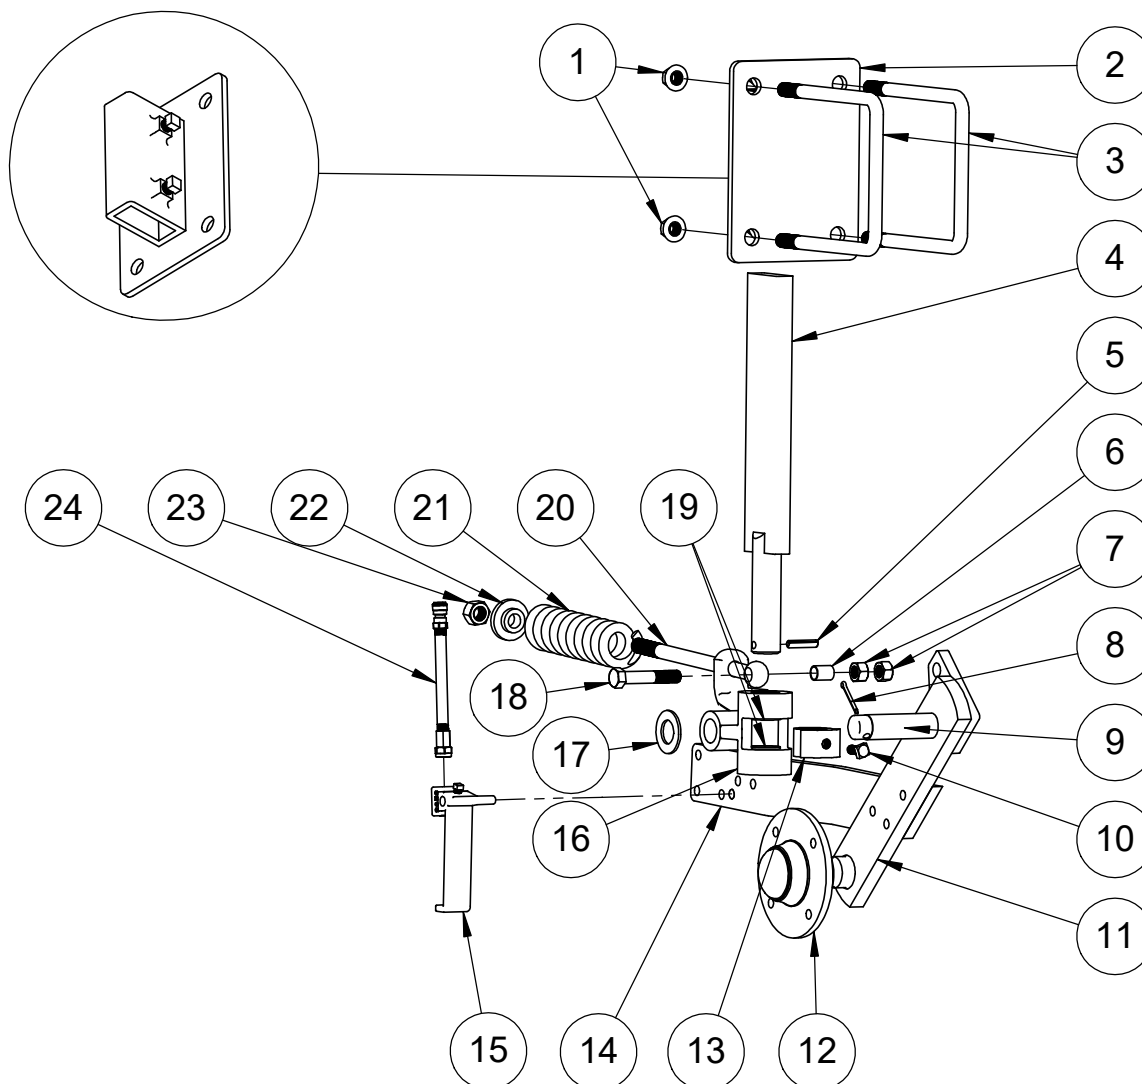

OWNER AND PARTS MANUAL

HEAVY DUTY Fertilizer Applicator

ITEM NO.	DESCRIPTION	PART NO.	QTY.
1	1/2" FLANGED HEAD WHIZ NUT	11-WZN-12	4
2	DUST CAP KEEPER	GC5005	1
3	20" COULTER BLADE	03-F2074-DP	1
4	DUST CAP	G909970	1
5	COTTER PIN	G905936	1
6	SPINDLE NUT	G912954	1
7	WASHER	G913611	1
8	INNER/OUTER CONE-(LM67048)	G910259	1
9	INNER/OUTER CUP-(LM67010)	G910257	1
10	1,200# COULTER HUB	G120-	1
11	INNER/OUTER CUP-(LM67010)	G910257	1
12	INNER/OUTER CONE-(LM67048)	G910259	1
13	COULTER SEAL	GC3045	1
14	SEAL PROTECTOR	GC3050	1
15	1/2" X 1-1/2" CARRIAGE BOLT	11-CR512112	4
16	COULTER ARM	GC2005	1

ITEM NO.	DESCRIPTION	PART NO.	QTY.
1	3/4" FLANGED HEAD WHIZ NUT	11-WZN-34	4
2	1X3 CLAMP	SM-13C	1
3	U BOLT	SMUB7X7	2
4	1X3 SHANK	SM-13S	1
5	SPRING PIN ??		1
6	NYLON SPRING BUSHING	GC3060	1
7	SPRING NUT	GC3065	2
8	COTTER PIN	G905942	1
9	NYLON KNUCKLE BUSHING	GC3010	1
10	5/8-11X1 SQ HD SET PT	GC4075	1
11	COULTER ARM	GC2005	1
12	1,200# COULTER HUB	G120-	1
13	LOCK COLLAR	GC3105	1
14	ATTACHMENT ARM	GC3095	1
15	INJECTOR MOUNT	GC3205	1
16	CAST COULTER KNUCKLE	GC3000C	1
17	WASHER	GC3090	1
18	SPRING BOLT	GC3055	1
19	NYLON SHAFT BUSHING	GC3005	2
20	SPRING ROD	GC3070	1
21	SPRING	GC3075	1
22	SPRING ALIGNMENT CASTING	GC3080	1
23	SPRING LOCK NUT	GC3085	1
24	FERT. INJECTION TUBE	03-FIA-202	1

ITEM NO.	DESCRIPTION	PART NO.	QTY.
1	5/16" X 2-1/2" U-BOLT	11-11200	8
2	3/4" SINGLE NOZZLE BODY	QJ17560A-3/4-NYB	1 (per unit)
3	3/8" PUSH-TO-CONNECT STRAIGHT CAP	QJ98586-3/8	1 (per unit)
4	3/4" PIPE CAP	CAP075	4
5	3/4" 90° POLY ELBOW	EL075-90	6
6	3/4" POLY TEE	TEE075	1
7	3/4" MALE THREAD X 3/4" HOSE BARB	HB-075	7
8	4" PRESSURE GAUGE	4154GXX100	1
9	JUNCTION BOX	LM201709251428	1
10	JUNCTION BOX	B08V56JCDC	1