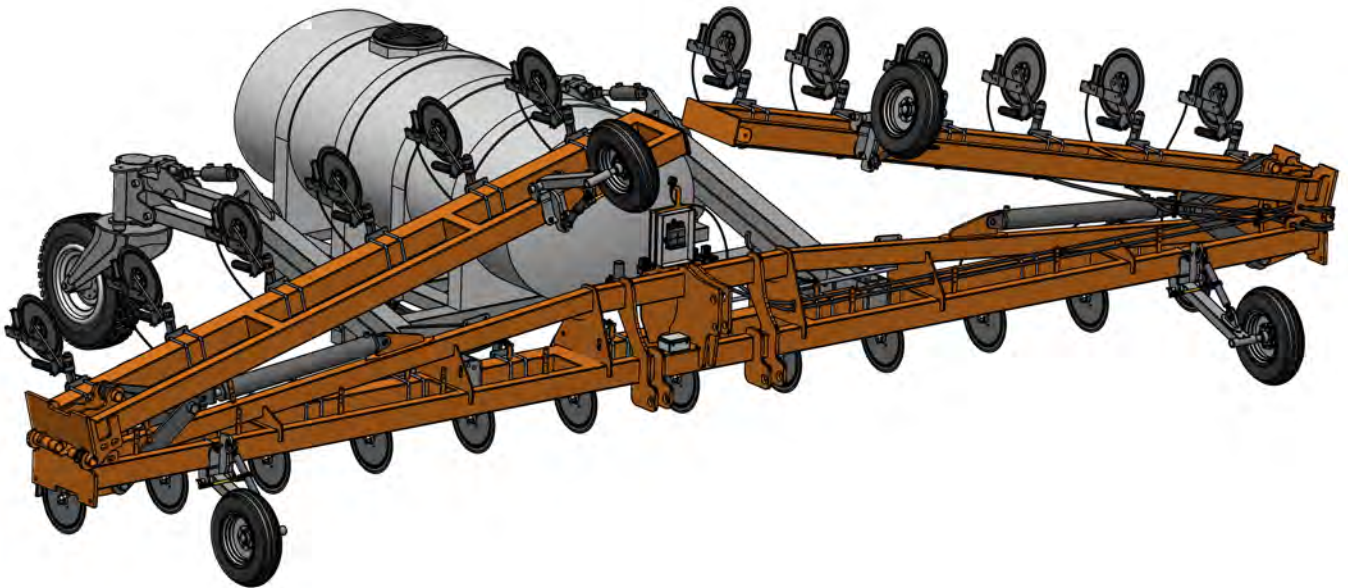

OWNER AND PARTS MANUAL

HEAVY DUTY Fertilizer Applicator

ITEM NO.	DESCRIPTION	PART NO.	QTY.
1	1/2" FLANGED HEAD WHIZ NUT	11-WZN-12	4
2	DUST CAP KEEPER	GC5005	1
3	20" COULTER BLADE	03-F2074-DP	1
4	DUST CAP	G909970	1
5	COTTER PIN	G905936	1
6	SPINDLE NUT	G912954	1
7	WASHER	G913611	1
8	INNER/OUTER CONE-(LM67048)	G910259	1
9	INNER/OUTER CUP-(LM67010)	G910257	1
10	1,200# COULTER HUB	G120-	1
11	INNER/OUTER CUP-(LM67010)	G910257	1
12	INNER/OUTER CONE-(LM67048)	G910259	1
13	COULTER SEAL	GC3045	1
14	SEAL PROTECTOR	GC3050	1
15	1/2" X 1-1/2" CARRIAGE BOLT	11-CR512112	4
16	COULTER ARM	GC2005	1

ITEM NO.	DESCRIPTION	PART NO.	QTY.
1	3/4" FLANGED HEAD WHIZ NUT	11-WZN-34	4
2	1X3 CLAMP	SM-13C	1
3	U BOLT	SMUB7X7	2
4	1X3 SHANK	SM-13S	1
5	SPRING PIN ??		1
6	NYLON SPRING BUSHING	GC3060	1
7	SPRING NUT	GC3065	2
8	COTTER PIN	G905942	1
9	NYLON KNUCKLE BUSHING	GC3010	1
10	5/8-11X1 SQ HD SET PT	GC4075	1
11	COULTER ARM	GC2005	1
12	1,200# COULTER HUB	G120-	1
13	LOCK COLLAR	GC3105	1
14	ATTACHMENT ARM	GC3095	1
15	INJECTOR MOUNT	GC3205	1
16	CAST COULTER KNUCKLE	GC3000C	1
17	WASHER	GC3090	1
18	SPRING BOLT	GC3055	1
19	NYLON SHAFT BUSHING	GC3005	2
20	SPRING ROD	GC3070	1
21	SPRING	GC3075	1
22	SPRING ALIGNMENT CASTING	GC3080	1
23	SPRING LOCK NUT	GC3085	1
24	FERT. INJECTION TUBE	03-FIA-202	1

ITEM NO.	DESCRIPTION	PART NO.	QTY.
1	5/16" X 2-1/2" U-BOLT	11-11200	8
2	3/4" SINGLE NOZZLE BODY	QJ17560A-3/4-NYB	1 (per unit)
3	3/8" PUSH-TO-CONNECT STRAIGHT CAP	QJ98586-3/8	1 (per unit)
4	3/4" PIPE CAP	CAP075	4
5	3/4" 90° POLY ELBOW	EL075-90	6
6	3/4" POLY TEE	TEE075	1
7	3/4" MALE THREAD X 3/4" HOSE BARB	HB-075	7
8	4" PRESSURE GAUGE	4154GXX100	1
9	JUNCTION BOX	LM201709251428	1
10	JUNCTION BOX	B08V56JCDC	1