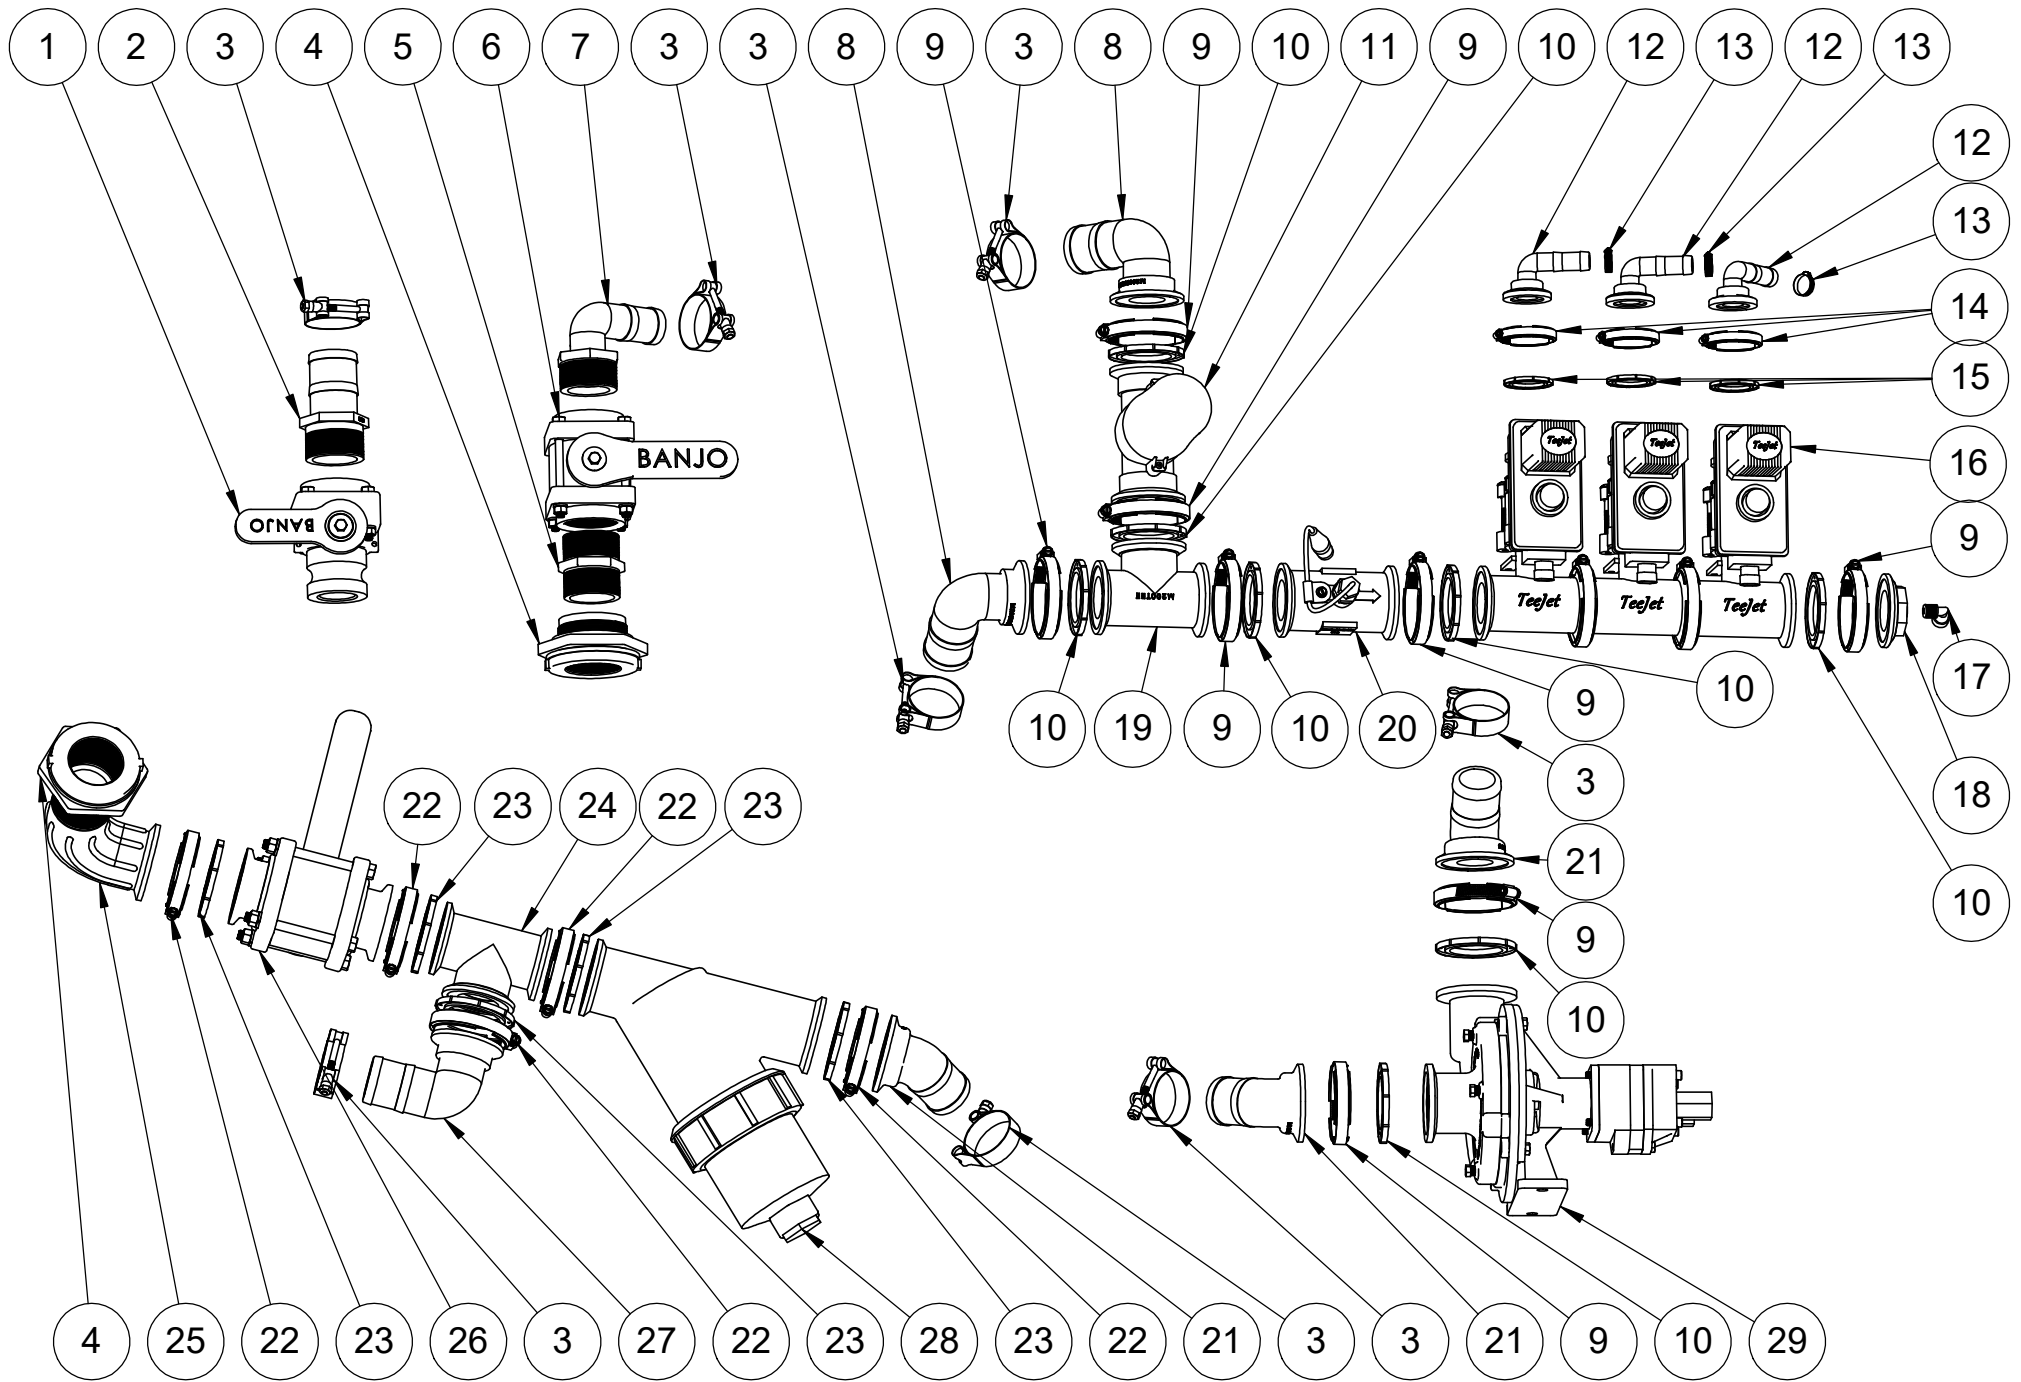

OWNER AND PARTS MANUAL

HEAVY DUTY Fertilizer Applicator

ITEM NO.	DESCRIPTION	PART NO.	QTY.
1	1/2" FLANGED HEAD WHIZ NUT	11-WZN-12	4
2	DUST CAP KEEPER	GC5005	1
3	20" COULTER BLADE	03-F2074-DP	1
4	DUST CAP	G909970	1
5	COTTER PIN	G905936	1
6	SPINDLE NUT	G912954	1
7	WASHER	G913611	1
8	INNER/OUTER CONE-(LM67048)	G910259	1
9	INNER/OUTER CUP-(LM67010)	G910257	1
10	1,200# COULTER HUB	G120-	1
11	INNER/OUTER CUP-(LM67010)	G910257	1
12	INNER/OUTER CONE-(LM67048)	G910259	1
13	COULTER SEAL	GC3045	1
14	SEAL PROTECTOR	GC3050	1
15	1/2" X 1-1/2" CARRIAGE BOLT	11-CR512112	4
16	COULTER ARM	GC2005	1

ITEM NO.	DESCRIPTION	PART NO.	QTY.
1	3/4" FLANGED HEAD WHIZ NUT	11-WZN-34	4
2	1X3 CLAMP	SM-13C	1
3	U BOLT	SMUB7X7	2
4	1X3 SHANK	SM-13S	1
5	SPRING PIN ??		1
6	NYLON SPRING BUSHING	GC3060	1
7	SPRING NUT	GC3065	2
8	COTTER PIN	G905942	1
9	NYLON KNUCKLE BUSHING	GC3010	1
10	5/8-11X1 SQ HD SET PT	GC4075	1
11	COULTER ARM	GC2005	1
12	1,200# COULTER HUB	G120-	1
13	LOCK COLLAR	GC3105	1
14	ATTACHMENT ARM	GC3095	1
15	INJECTOR MOUNT	GC3205	1
16	CAST COULTER KNUCKLE	GC3000C	1
17	WASHER	GC3090	1
18	SPRING BOLT	GC3055	1
19	NYLON SHAFT BUSHING	GC3005	2
20	SPRING ROD	GC3070	1
21	SPRING	GC3075	1
22	SPRING ALIGNMENT CASTING	GC3080	1
23	SPRING LOCK NUT	GC3085	1
24	FERT. INJECTION TUBE	03-FIA-202	1

ITEM NO.	DESCRIPTION	PART NO.	QTY.
1	5/16" X 2-1/2" U-BOLT	11-11200	8
2	3/4" SINGLE NOZZLE BODY	QJ17560A-3/4-NYB	1 (per unit)
3	3/8" PUSH-TO-CONNECT STRAIGHT CAP	QJ98586-3/8	1 (per unit)
4	3/4" PIPE CAP	CAP075	4
5	3/4" 90° POLY ELBOW	EL075-90	6
6	3/4" POLY TEE	TEE075	1
7	3/4" MALE THREAD X 3/4" HOSE BARB	HB-075	7
8	4" PRESSURE GAUGE	4154GXX100	1
9	JUNCTION BOX	LM201709251428	1
10	JUNCTION BOX	B08V56JCDC	1